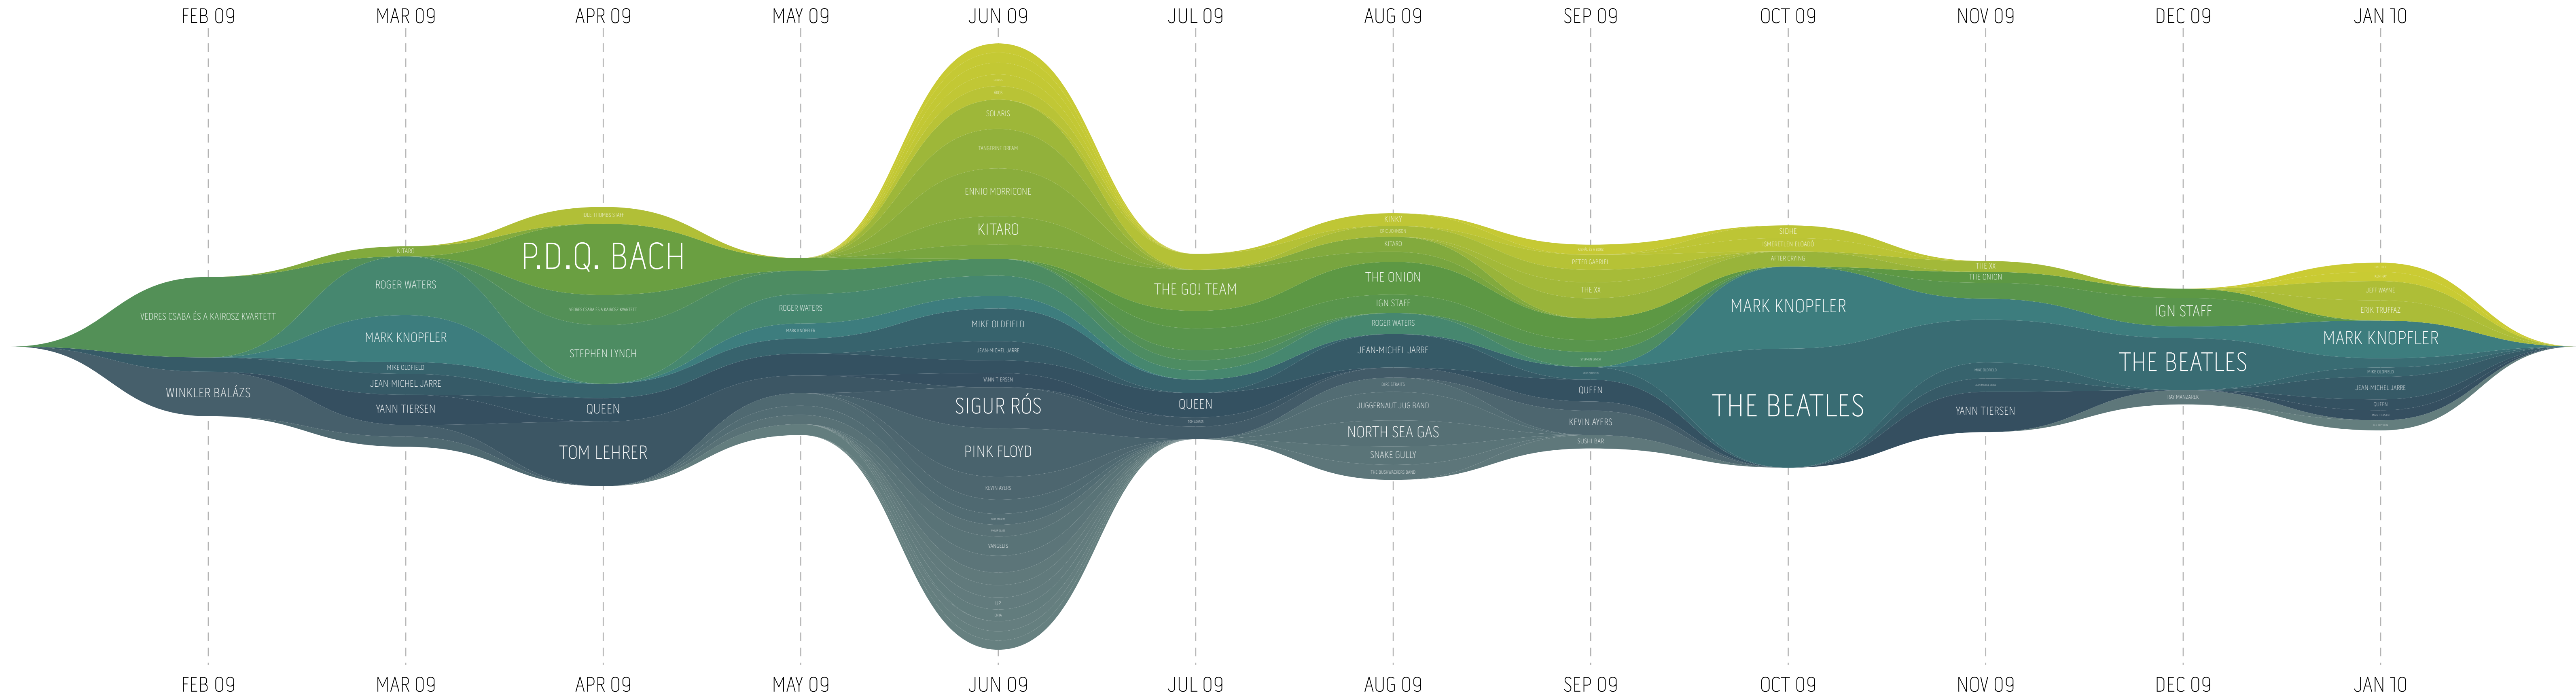

FNORDFNORD'S LISTENING TRENDS

MONTH-BY-MONTH LISTENING TRENDS FOR THE PAST 12 MONTHS*

* Derived from your top 40 artists for the past 12 months. The sections in this graph illustrate your top 40 artists in each month.